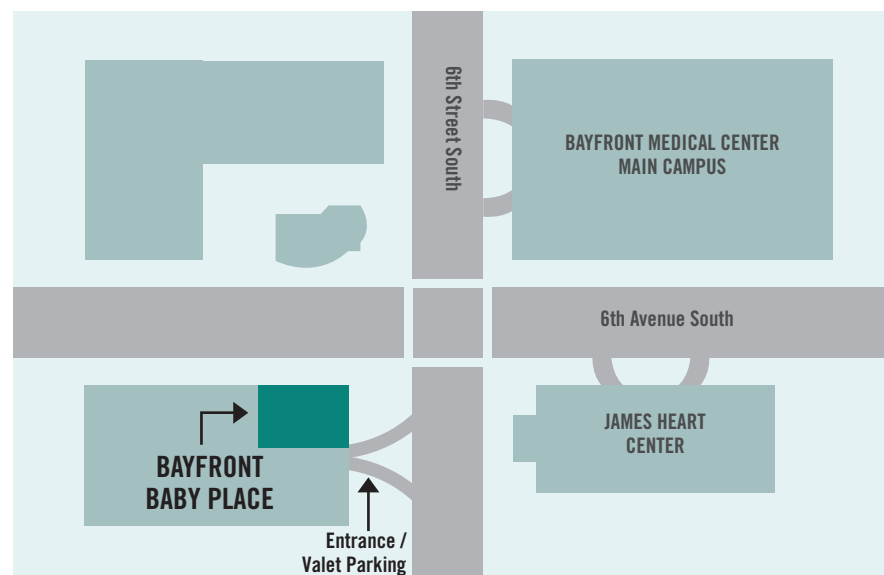

find your way on the big day.

*For 9 months you've been preparing for the big day.
We want to do what we can to help your delivery go as planned.*

Beginning on January 12 at 5 a.m., the new Bayfront Baby Place will be located on the third floor of All Children's Hospital located on the Southwest corner of 6th Street and 6th Avenue South. No longer should obstetric patients go to the main hospital to deliver or the emergency room for urgent care.

Now all Bayfront Baby Place patients will be welcomed – 24 hours a day – at our new facility.
This exciting chapter in your family's life starts here.

Visit www.BayfrontBabyPlace.org to view a campus map and take a virtual tour.